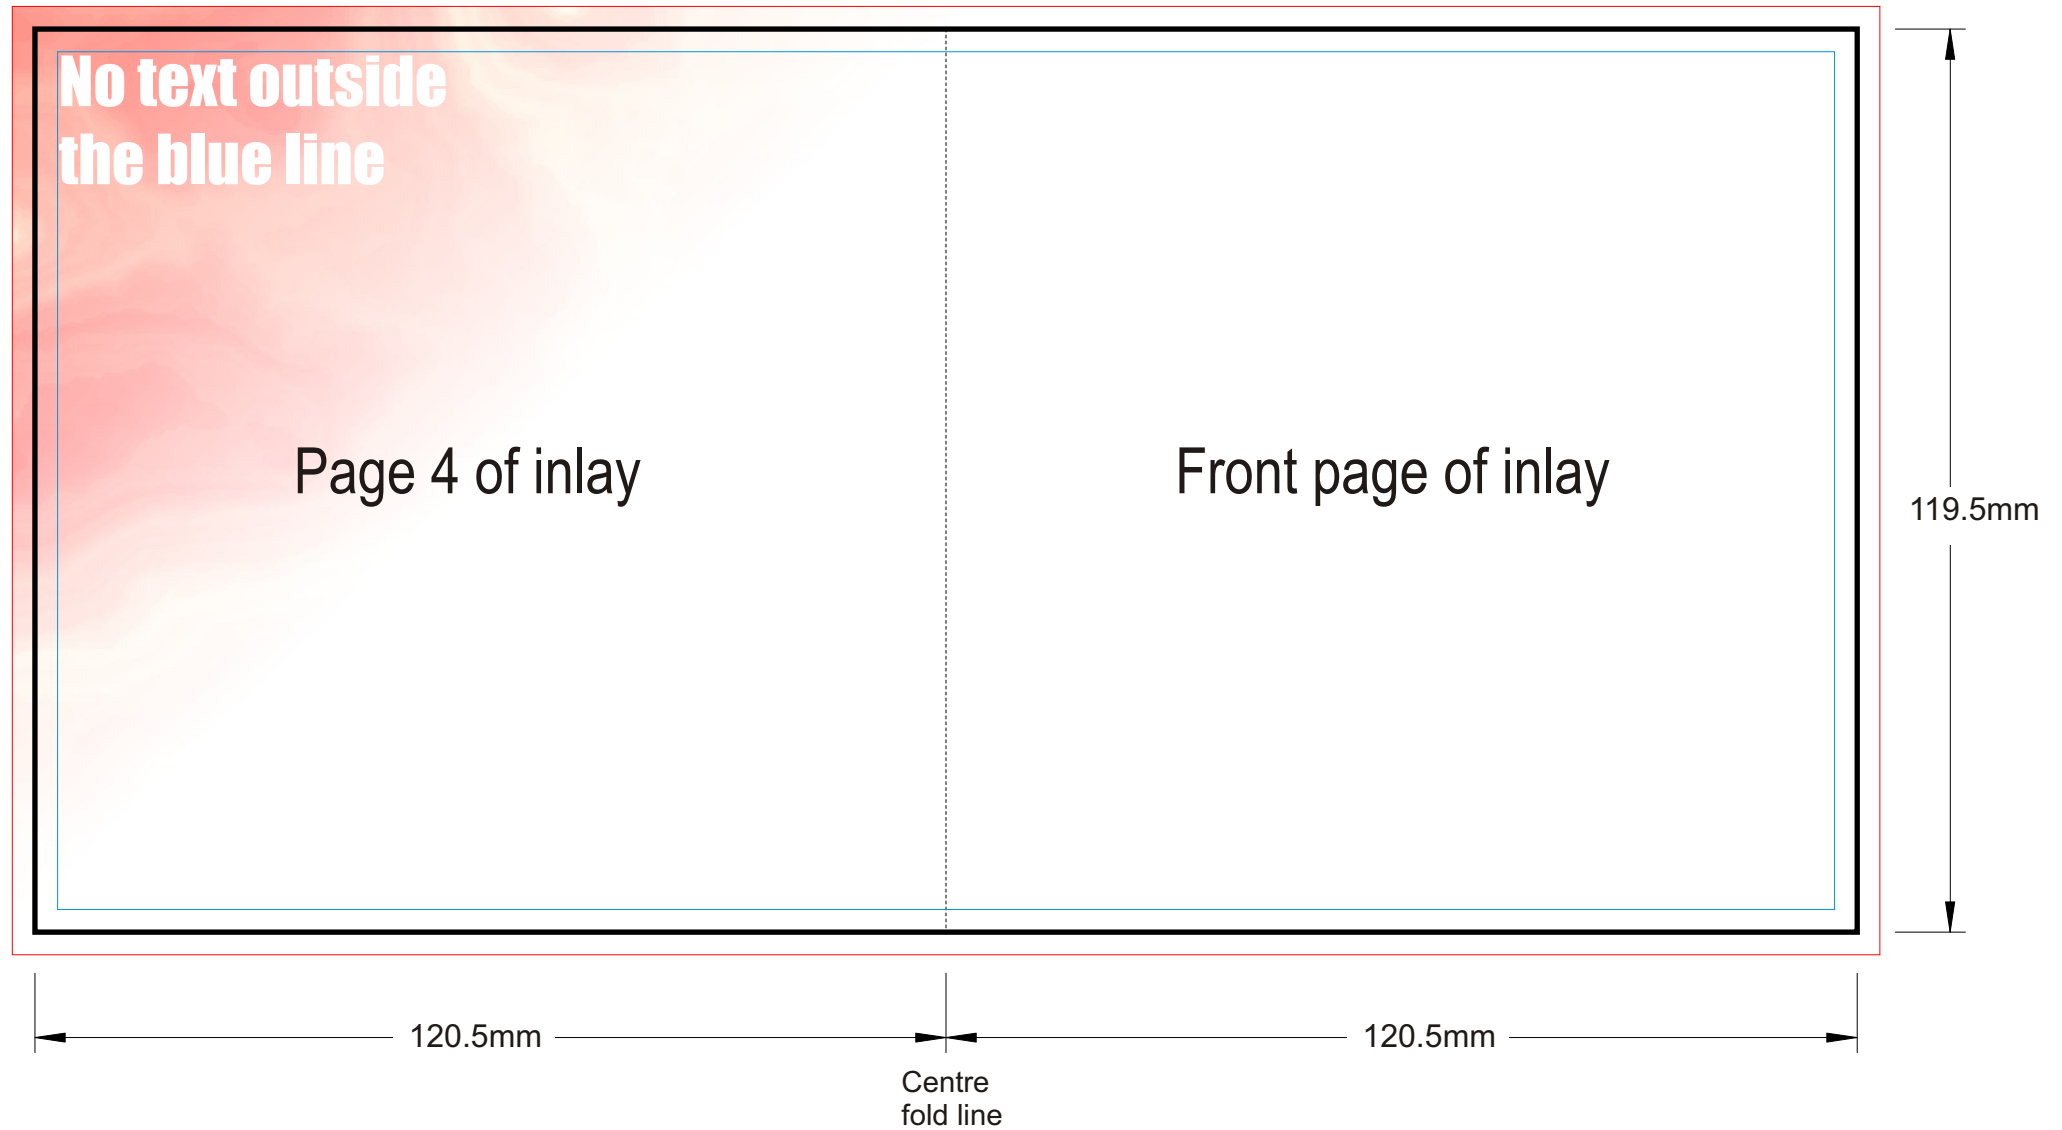

Extend the background design/colour up to the red line all the way round (3mm bleed) and keep text within the blue outlined areas ("Text safe" areas)

Extend the background design/colour up to the red line all the way round (3mm bleed) and keep text within the blue outlined areas ("Text safe" areas)

CD On-body or Label

If a label, extend background design/colour by 3mm (bleed) outside the circle, and leave a 3mm "Text safe" border area inside the circle and around the centre hole.