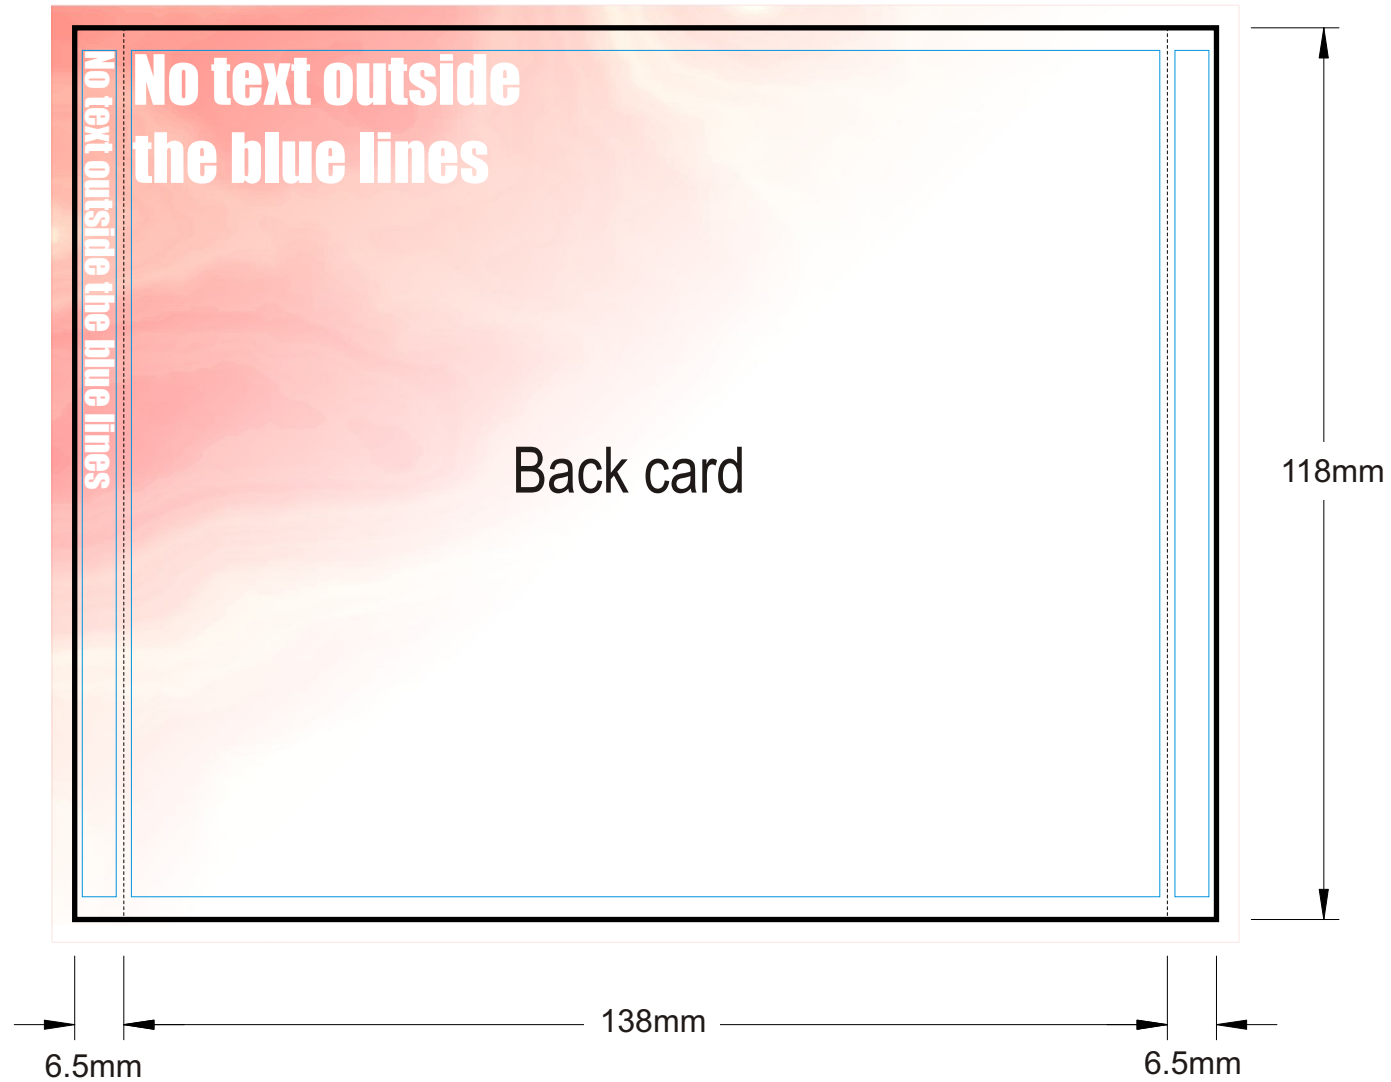

Extend the background design/colour up to the red line all the way round (3mm bleed) and keep text within the blue outlined areas ("Text safe" areas)

Extend the background design/colour up to the red line all the way round (3mm bleed) and keep text within the blue outlined areas ("Text safe" areas)

CD On-body or Label

If a label, extend background design/colour by 3mm (bleed) outside the circle, and leave a 3mm "Text safe" border area inside the circle and around the centre hole.